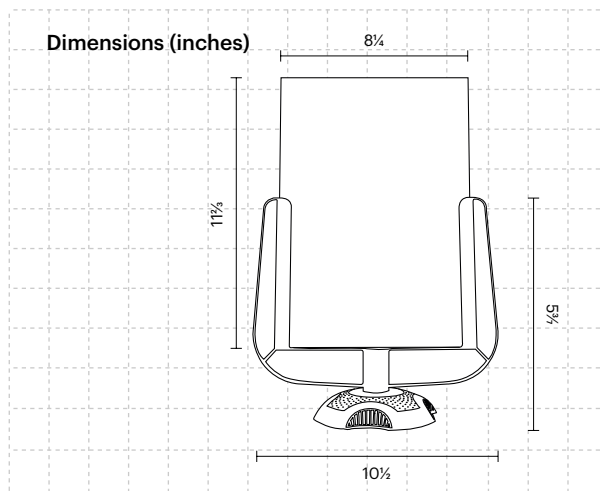

A4 Sign Board Unit

The A4 Sign Board improves site safety by displaying critical notices and signage to pedestrians and vehicle drivers. Quick to install, it can be used as an accessory to the A-SAFE Retractable Barrier Tape Post Kit or attached using an optional housing unit (sold separately).

The Sign Board features a polycarbonate protective sleeve for holding any A4 sized document, allowing complete customisation of signage.

Optional housing unit (sold separately)
Designed to work as a stand-alone housing unit, it can also operate as a receiver unit for A-SAFE Retractable Barrier Tapes.

Easy-fit mounting
Designed to work with post-mounted A-SAFE Retractable Barrier Tapes

Technical Information

Eye-level polycarbonate
that is simple to install.