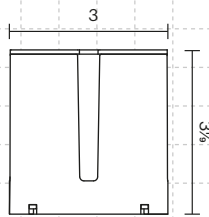

1 x vertical receiver unit
Featuring mounting holes and integrated magnets

Front

Reverse

Integrated magnets

Strong, high-visibility fabric tape attached to a post receiver unit

Also available, A4 Sign Board Unit attachment (sold separately)

Dimensions (inches)

Tape reel

Post receiver unit

Vertical receiver unit