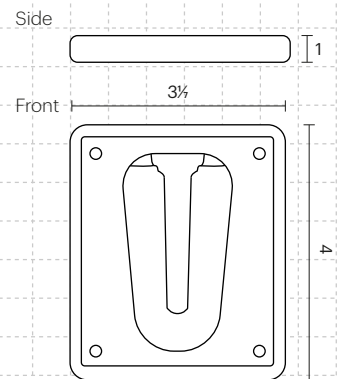

The multi-directional, self-retracting barrier tape reel is universally compatible with any polymer barrier system and fits easily to post caps with a diameter of 80mm or more. The extendable fabric tape can be clipped in place using a multi-directional, post-mounted receiver or a vertical surface-mounted receiver.

Compliant to the
global benchmark
in barrier safety

bsi. PAS 13
Code of Practice for
Workplace Safety
Barriers

Engineered for performance

1 x lockable self-retracting 9m tape reel

1 x post receiver unit
Easy fit to any polymer barrier post with a minimum diameter of 80mm

1 x vertical receiver unit
Featuring mounting holes and integrated magnets

Front

Reverse

Integrated magnets

Strong, high-visibility fabric tape attached to a post receiver unit

Also available, A4 Sign Board Unit attachment (sold separately)

Dimensions (inches)

Tape reel

Post receiver unit

Vertical receiver unit