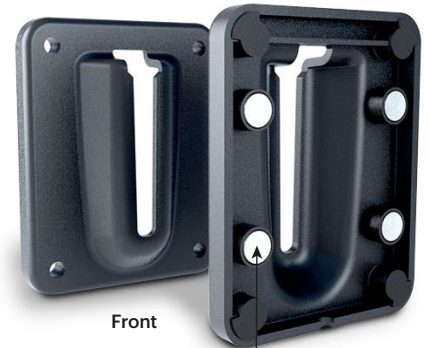

A-SAFE

Retractable Barrier Tape Post Kit

The post-mounted retractable barrier kit provides a temporary cordon to prevent access to walkways or zones within a facility. It rapidly controls the flow of traffic and is ideal for closing off an area for activities such as cleaning and maintenance.

The multi-directional, self-retracting barrier tape reel is universally compatible with any polymer barrier system and fits easily to post caps with a diameter of 80mm or more. The extendable fabric tape can be clipped in place using a multi-directional, post-mounted receiver or a vertical surface-mounted receiver.

Compliant to the
global benchmark
in barrier safety

bsi. PAS 13
Code of Practice for
Workplace Safety
Barriers

Engineered for performance

1 x lockable self-retracting 9m tape reel

1 x post receiver unit
Easy fit to any polymer barrier post with a minimum diameter of 80mm

1 x vertical receiver unit
Featuring mounting holes and integrated magnets

Front

Reverse

Integrated magnets

Strong, high-visibility fabric tape attached to a post receiver unit

Also available, A4 Sign Board Unit attachment (sold separately)