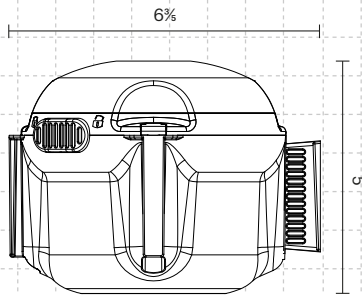

The multi-directional, self-retracting barrier tape reel is universally compatible with any polymer barrier system and fits easily to post caps with a diameter of 80mm or more. The extendable fabric tape can be clipped in place using a multi-directional, post-mounted receiver or a vertical surface-mounted receiver.

Compliant to the
global benchmark
in barrier safety

bsi. PAS 13
Code of Practice for
Workplace Safety
Barriers

Engineered for performance

1 x lockable self-retracting 9m tape reel

1 x post receiver unit
Easy fit to any polymer barrier post with a minimum diameter of 80mm

1 x vertical receiver unit
Featuring mounting holes and integrated magnets

Front

Reverse

Integrated magnets

Strong, high-visibility fabric tape attached to a post receiver unit

Also available, A4 Sign Board Unit attachment (sold separately)

Dimensions (inches)

Tape reel

Post receiver unit

Vertical receiver unit