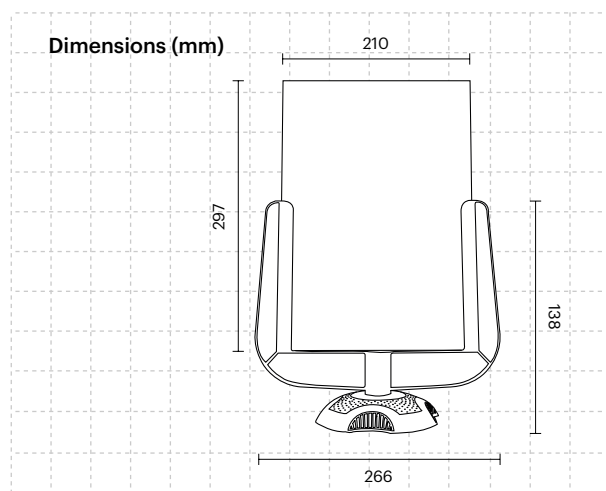

A4 Sign Board Unit

The A4 Sign Board improves site safety by displaying critical notices and signage to pedestrians and vehicle drivers. Quick to install, it can be used as an accessory to the A-SAFE Retractable Barrier Tape Post Kit or attached using an optional housing unit (sold separately).

The Sign Board features a polycarbonate protective sleeve for holding any A4 sized document, allowing complete customisation of signage.

Optional housing unit (sold separately)
Designed to work as a stand-alone housing unit, it can also operate as a receiver unit for A-SAFE Retractable Barrier Tapes.

Easy-fit mounting
Designed to work with post-mounted A-SAFE Retractable Barrier Tapes

Technical Information

Eye-level polycarbonate
that is simple to install.