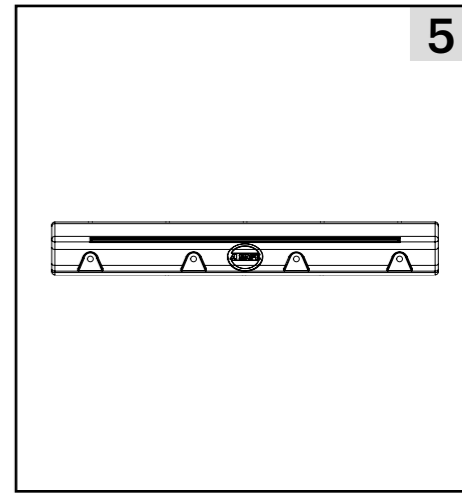

12mm
Drill Bit

1X

m12 x 130mm

4X

1

2

3

3

4

5

6

7

8