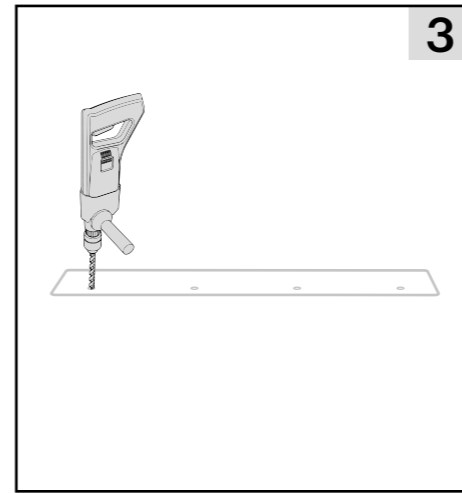

12mm
Drill Bit

1X

m12 x 130mm

4X

1

2

3

3

4

5

6

7

8