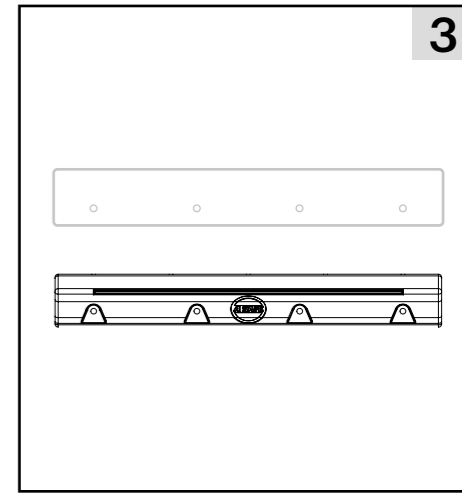

A-SAFE

Car Stop

12mm  
Drill Bit

1X

m12 x 130mm

4X

1

2