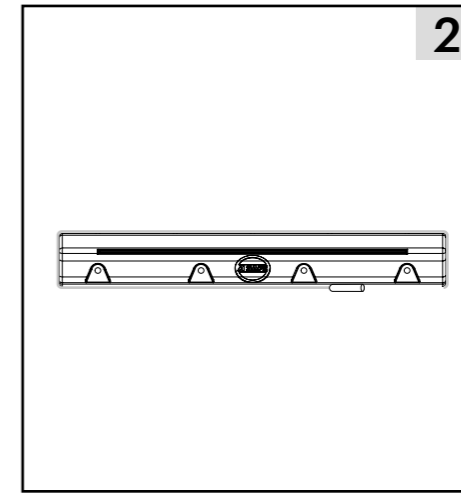

A-SAFE

Car Stop

12mm  
Drill Bit

1X

m12 x 130mm

4X

1

2