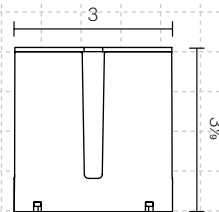

**1 x lockable self-retracting
354 1/2 inch tape reel**

1 x post receiver unit
Easy fit to any polymer
barrier post with a
minimum diameter of
3 1/2 inches.

1 x vertical receiver unit
Featuring mounting holes
and integrated magnets.

Also available, A4
Sign Board Unit
attachment
(sold seperately)

Technical Information

Dimensions (inches)

Tape reel

Post receiver unit

Vertical receiver unit

Strong, high-visibility fabric tape attached to a post receiver unit.