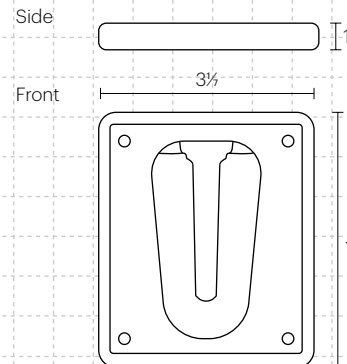

The multi-directional, self-retracting barrier tape reel is universally compatible with any polymer barrier system and fits easily to post caps with a diameter of 3½ inches or more. The extendable fabric tape can be clipped in place using a multi-directional, post-mounted receiver or a vertical surface-mounted receiver.

1 x lockable self-retracting
354 1/2 inch tape reel

1 x post receiver unit
Easy fit to any polymer
barrier post with a
minimum diameter of
3 1/2 inches.

1 x vertical receiver unit
Featuring mounting holes
and integrated magnets.

Also available, A4
Sign Board Unit
attachment
(sold seperately)

Technical Information

Dimensions (inches)

Tape reel

Post receiver unit

Vertical receiver unit

Strong, high-visibility fabric tape attached to a post
receiver unit.