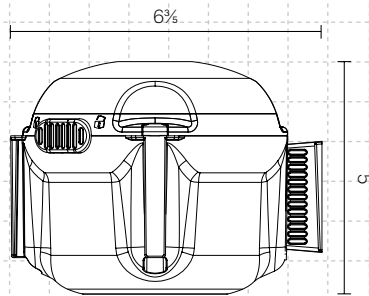

The multi-directional, self-retracting barrier tape reel is universally compatible with any polymer barrier system and fits easily to post caps with a diameter of 3½ inches or more. The extendable fabric tape can be clipped in place using a multi-directional, post-mounted receiver or a vertical surface-mounted receiver.

**1 x lockable self-retracting
354 1/2 inch tape reel**

1 x post receiver unit
Easy fit to any polymer
barrier post with a
minimum diameter of
3 1/2 inches.

1 x vertical receiver unit
Featuring mounting holes
and integrated magnets.

Also available, A4
Sign Board Unit
attachment
(sold seperately)

Technical Information

Dimensions (inches)

Tape reel

Post receiver unit

Vertical receiver unit

Strong, high-visibility fabric tape attached to a post receiver unit.