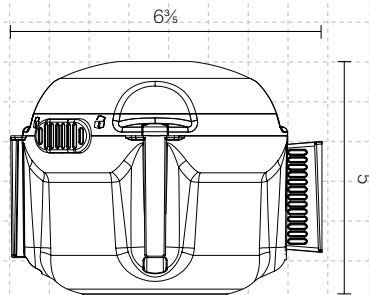

The multi-directional, self-retracting barrier tape reel is universally compatible with any polymer barrier system and fits easily to post caps with a diameter of 3½ inches or more. The extendable fabric tape can be clipped in place using a multi-directional, post-mounted receiver or a vertical surface-mounted receiver.

1 x lockable self-retracting
354 1/2 inch tape reel

1 x post receiver unit
Easy fit to any polymer
barrier post with a
minimum diameter of
3 1/2 inches.

1 x vertical receiver unit
Featuring mounting holes
and integrated magnets.

Also available, A4
Sign Board Unit
attachment
(sold seperately)

Technical Information

Dimensions (inches)

Tape reel

Post receiver unit

Vertical receiver unit

Strong, high-visibility fabric tape attached to a post
receiver unit.