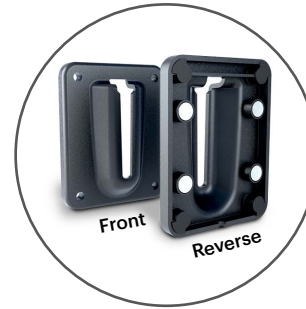

Retractable Barrier Tape Post Kit

The post-mounted retractable barrier kit provides a temporary cordon to prevent access to walkways or zones within a facility. It rapidly controls the flow of traffic and is ideal for closing off an area for activities such as cleaning and maintenance.

The multi-directional, self-retracting barrier tape reel is universally compatible with any polymer barrier system and fits easily to post caps with a diameter of 3½ inches or more. The extendable fabric tape can be clipped in place using a multi-directional, post-mounted receiver or a vertical surface-mounted receiver.

1 x lockable self-retracting
354 1/2 inch tape reel

1 x post receiver unit
Easy fit to any polymer
barrier post with a
minimum diameter of
3 1/2 inches.

1 x vertical receiver unit
Featuring mounting holes
and integrated magnets.

Also available, A4
Sign Board Unit
attachment
(sold seperately)

Technical Information

Dimensions (inches)

Tape reel

Post receiver unit

Vertical receiver unit

Strong, high-visibility fabric tape attached to a post
receiver unit.