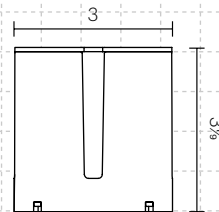

1 x lockable self-retracting
354 1/2 inch tape reel

1 x post receiver unit
Easy fit to any polymer
barrier post with a
minimum diameter of
3 1/2 inches.

1 x vertical receiver unit
Featuring mounting holes
and integrated magnets.

Also available, A4
Sign Board Unit
attachment
(sold seperately)

Technical Information

Dimensions (inches)

Tape reel

Post receiver unit

Vertical receiver unit

Strong, high-visibility fabric tape attached to a post
receiver unit.