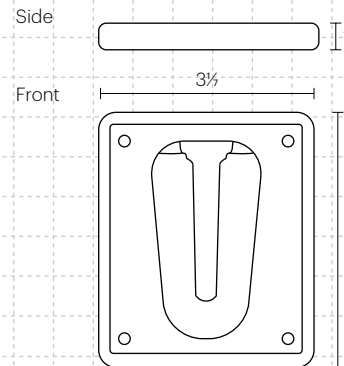

The multi-directional, self-retracting barrier tape reel is universally compatible with any polymer barrier system and fits easily to post caps with a diameter of 3½ inches or more. The extendable fabric tape can be clipped in place using a multi-directional, post-mounted receiver or a vertical surface-mounted receiver.

**1 x lockable self-retracting
354 1/2 inch tape reel**

1 x post receiver unit
Easy fit to any polymer
barrier post with a
minimum diameter of
3 1/2 inches.

1 x vertical receiver unit
Featuring mounting holes
and integrated magnets.

Also available, A4
Sign Board Unit
attachment
(sold seperately)

Technical Information

Dimensions (inches)

Tape reel

Post receiver unit

Vertical receiver unit

Strong, high-visibility fabric tape attached to a post receiver unit.