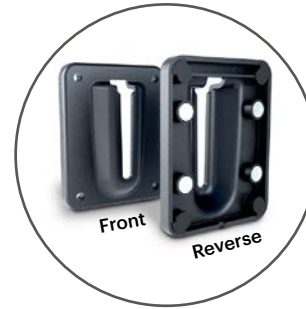

Retractable Barrier Tape Post Kit

The post-mounted retractable barrier kit provides a temporary cordon to prevent access to walkways or zones within a facility. It rapidly controls the flow of traffic and is ideal for closing off an area for activities such as cleaning and maintenance.

The multi-directional, self-retracting barrier tape reel is universally compatible with any polymer barrier system and fits easily to post caps with a diameter of 3½ inches or more. The extendable fabric tape can be clipped in place using a multi-directional, post-mounted receiver or a vertical surface-mounted receiver.

**1 x lockable self-retracting
354 1/2 inch tape reel**

1 x post receiver unit
Easy fit to any polymer
barrier post with a
minimum diameter of
3 1/2 inches.

1 x vertical receiver unit
Featuring mounting holes
and integrated magnets.

Also available, A4
Sign Board Unit
attachment
(sold seperately)

Technical Information

Dimensions (inches)

Tape reel

Post receiver unit

Vertical receiver unit

Strong, high-visibility fabric tape attached to a post receiver unit.